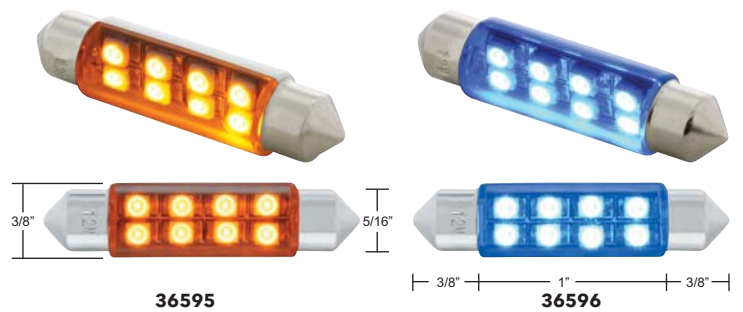

36595

36596