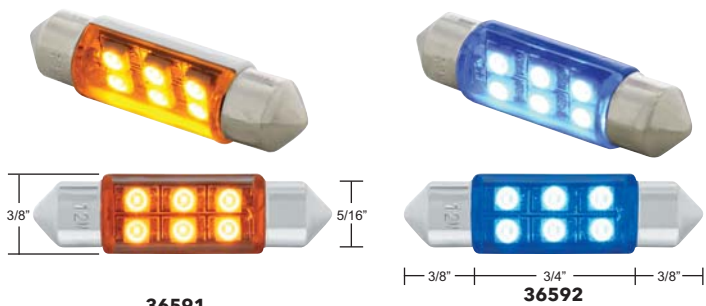

### Hood Mirror Assembly Made for 2004 - 2014 Volvo VNL

- Mirror Assembly for 2004-2014 Volvo VNL
- Includes Complete Mirror, Mounting Arm, Backing Plate and Hardware
- Sold Individually, Please Specify Driver or Passenger Side
- Available in Chrome or Black
- OEM #: 82361058/82361059, 82299364/82334903

### Chrome Oval Confederate Flag Emblem

- Chrome Diecast Confederate Emblem
- Same Size as OEM Emblem, 8" x 3 1/4"
- Mounting Studs are 6 1/4" Apart
- Speed Nuts Included

**10946**    1 Pc. / Card

**36591**