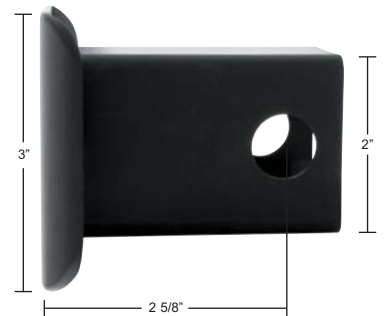

**36597** **Red** - 2 Pcs. / Card

**36598** **White** - 2 Pcs. / Card

**21533**

**21534**

### Stainless Steel Permit Sticker Holder

- 430 Stainless Steel
- Fits Most Makes and Models
- Hardware Included

**21533** **6" x 30"** - 1 Pc. / Bulk

**21534** **6" x 36"** - 1 Pc. / Bulk